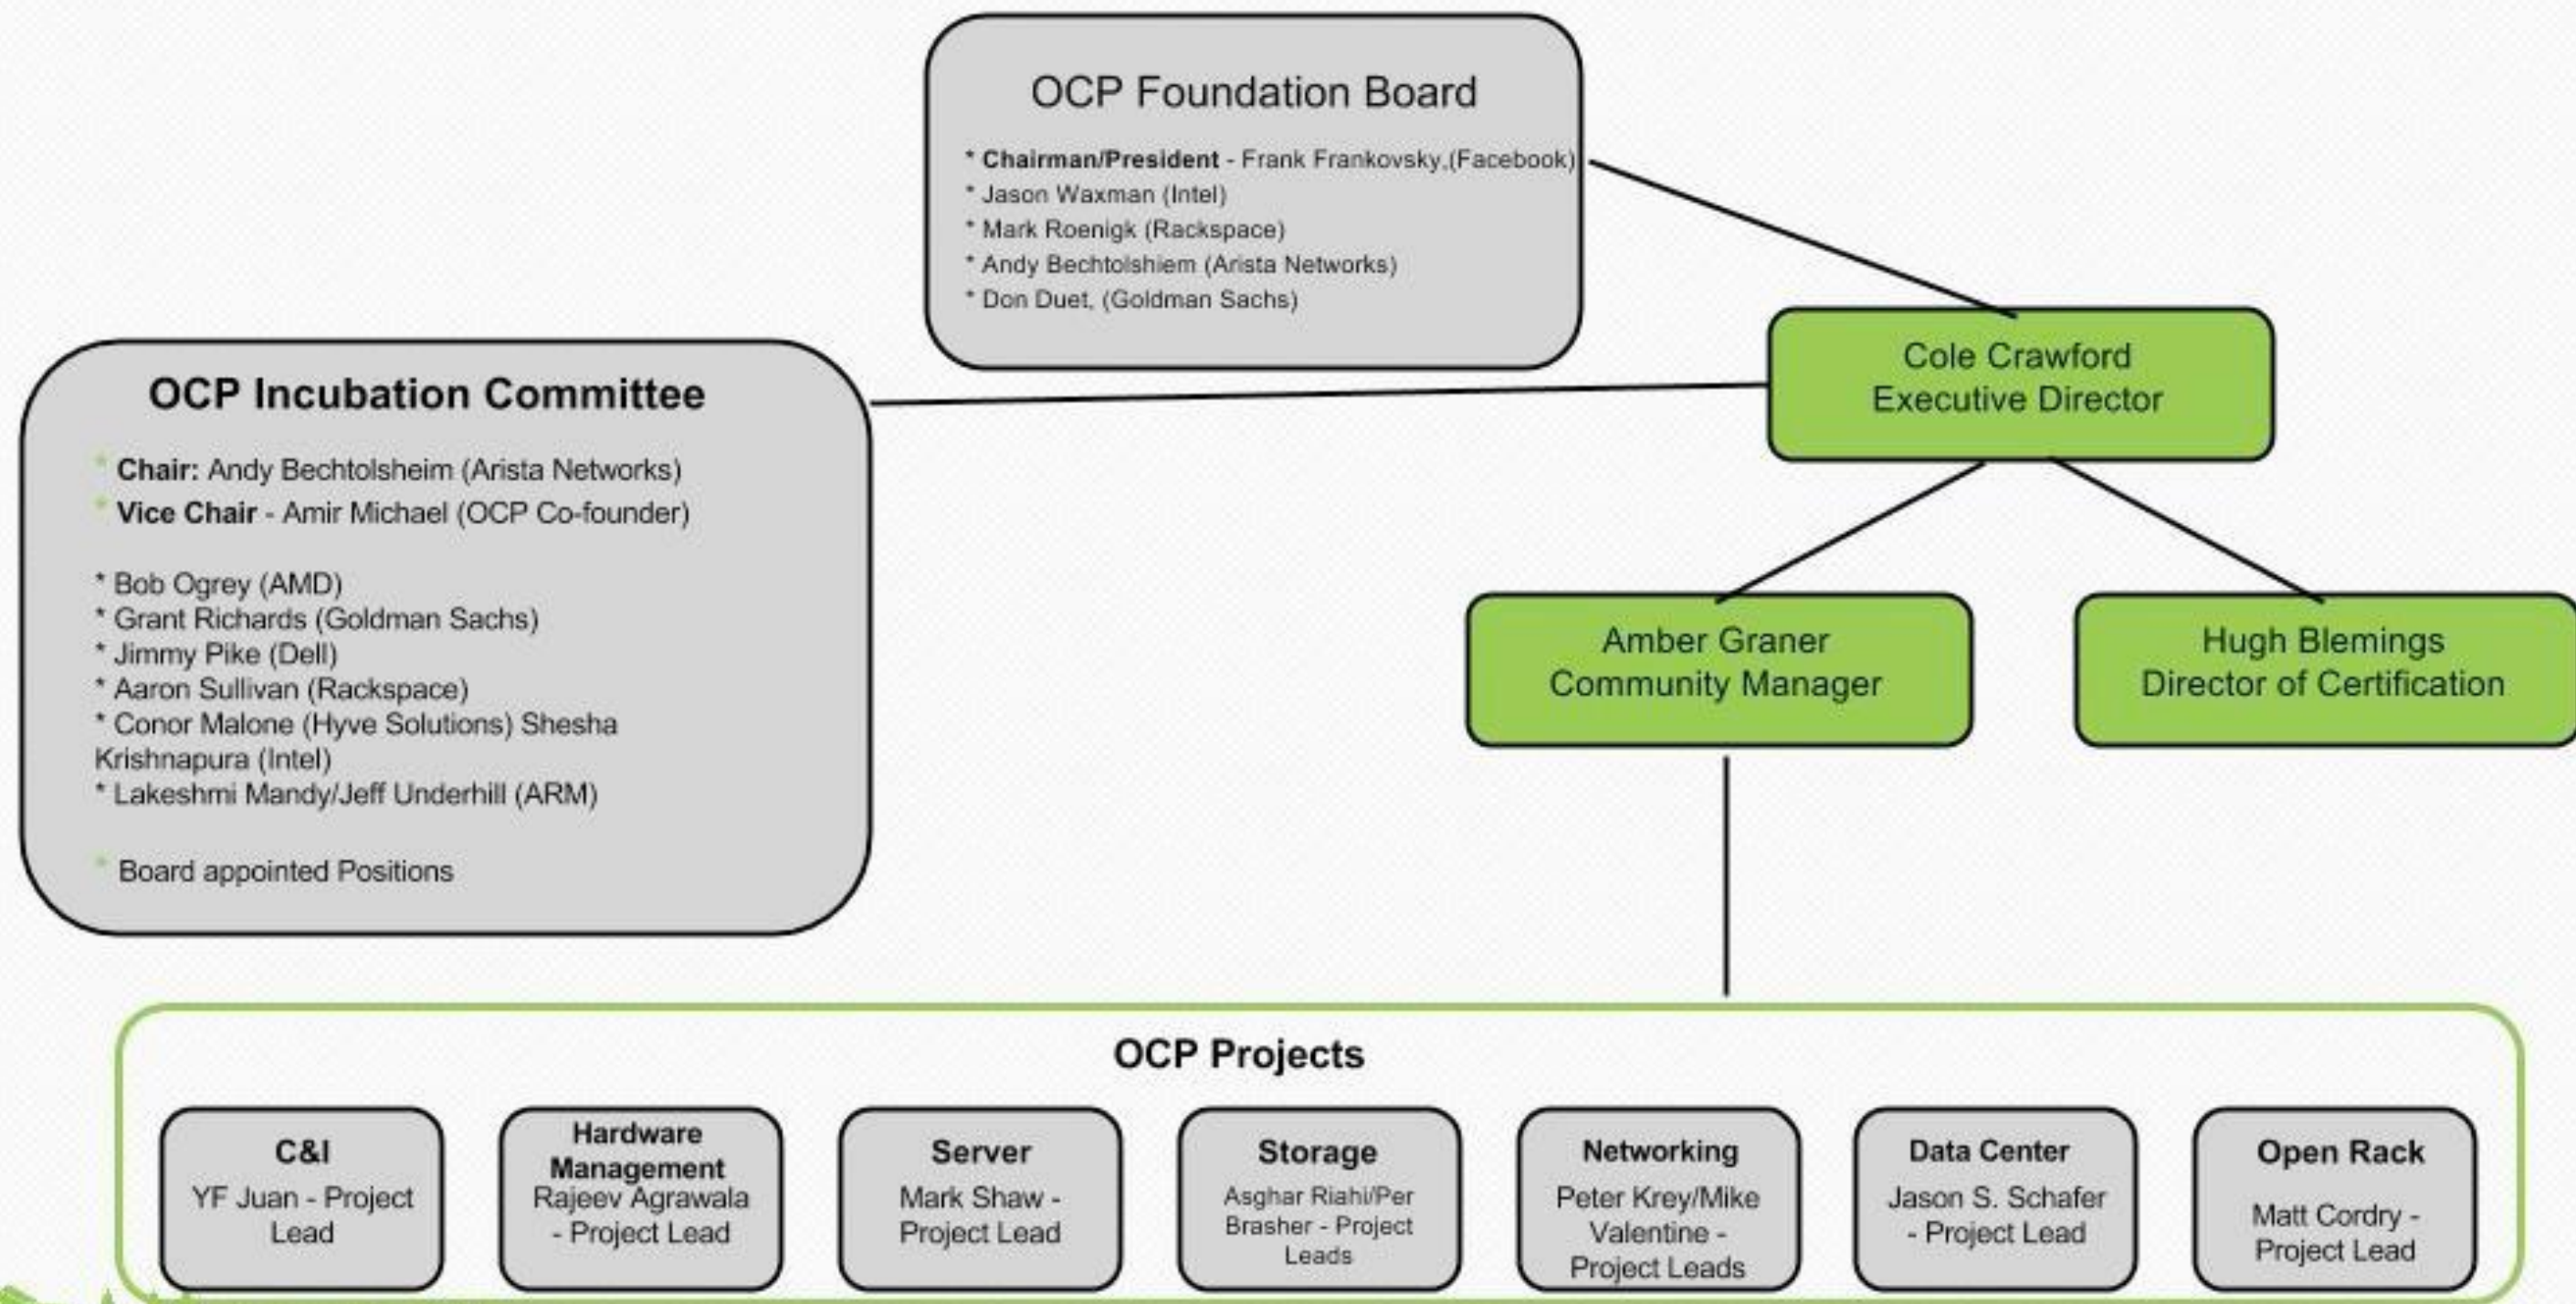

Open Compute Project (OCP) Foundation

TEAMWORK

Coming together is a **beginning**;

Keeping together is **progress**;

Working together is **success**.

~Henry Ford

What is OCP?

- Non-profit Organization
- Started in 2011 by Facebook
- Open and share the designs within the data center to define datacenter standardization
- Open Source (Not to follow vendors trend)
- Community lead (OCP Foundation, OCP Europe, OCP Korea, OCP Japan, OCP Australia
OCP Philippine, OCP Taiwan)

Solution Providers

The capability to deliver and support integrated rack level solutions

- Gold or Platinum Open Compute Project Membership
- Annual program fee
- Local engineering architecture resources for customer engagements
- Establish or maintain relationships with manufacturers of OCP products
- Establish an OCP lab to validate and certify solutions
- Foundation audits – sales information (quarterly) and manufacturing/delivery capability (yearly)
- Actively participate and contribute to the Open Compute Project