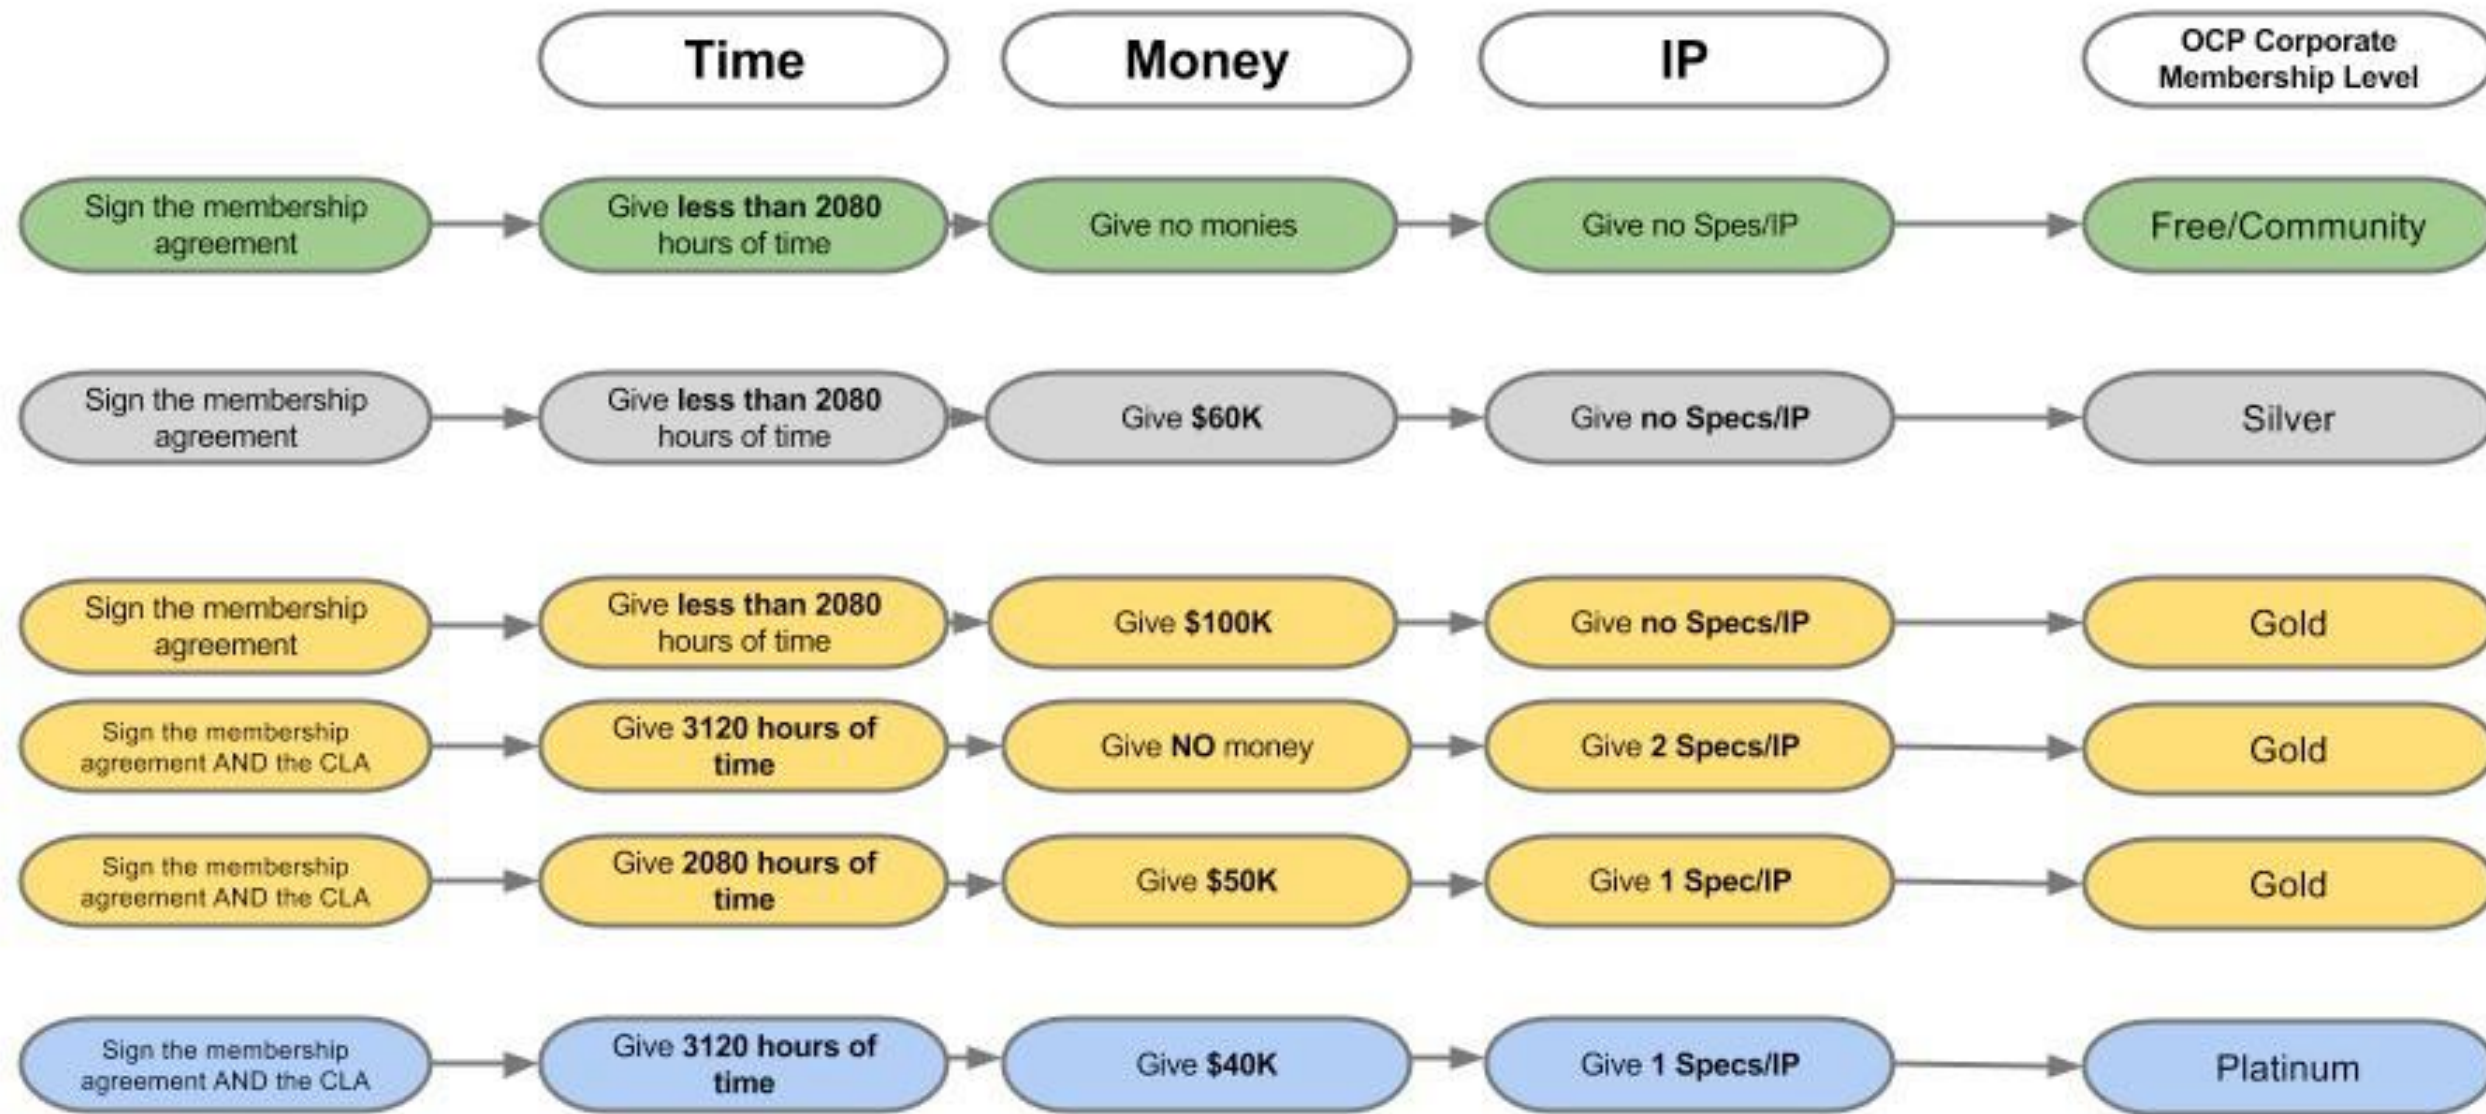

Ways to reach OCP Corporate Membership

*2080 = 1 full time person per year
*3210 = 1.5 full time people per year